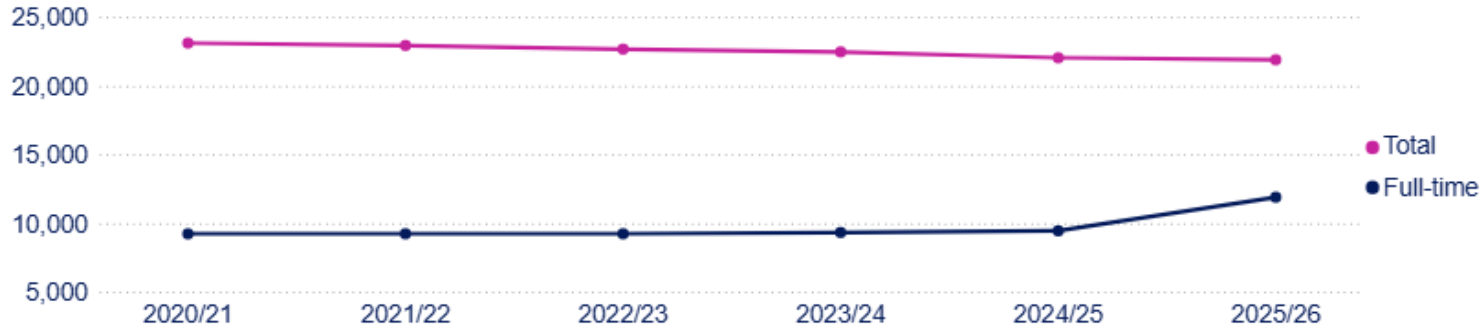

Enrolments and Settings

Total

 **21,898**
Enrolments

 **707**
Settings

Voluntary and Private Pre-school
Nursery Schools
Primary - Nursery Unit
Primary - Reception Class

Enrolments over time

Special Educational Needs (SEN)

 **2,003**

Pupils on Special Educational Needs register

Irish Medium

Total  **1,009** Enrolments  **45** Settings

Population in Pre-school

91% of all three year olds are in funded pre-school

54% are in a full-time place