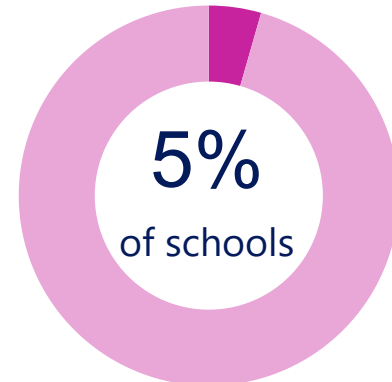

Enrolments and Settings

* preparatory departments have been included separately from grammar schools

Special Educational Needs (SEN)

Pre-school Education Programme

Integrated Education

Irish Medium

* nursery and reception classes have been included as a single setting alongside years 1-7