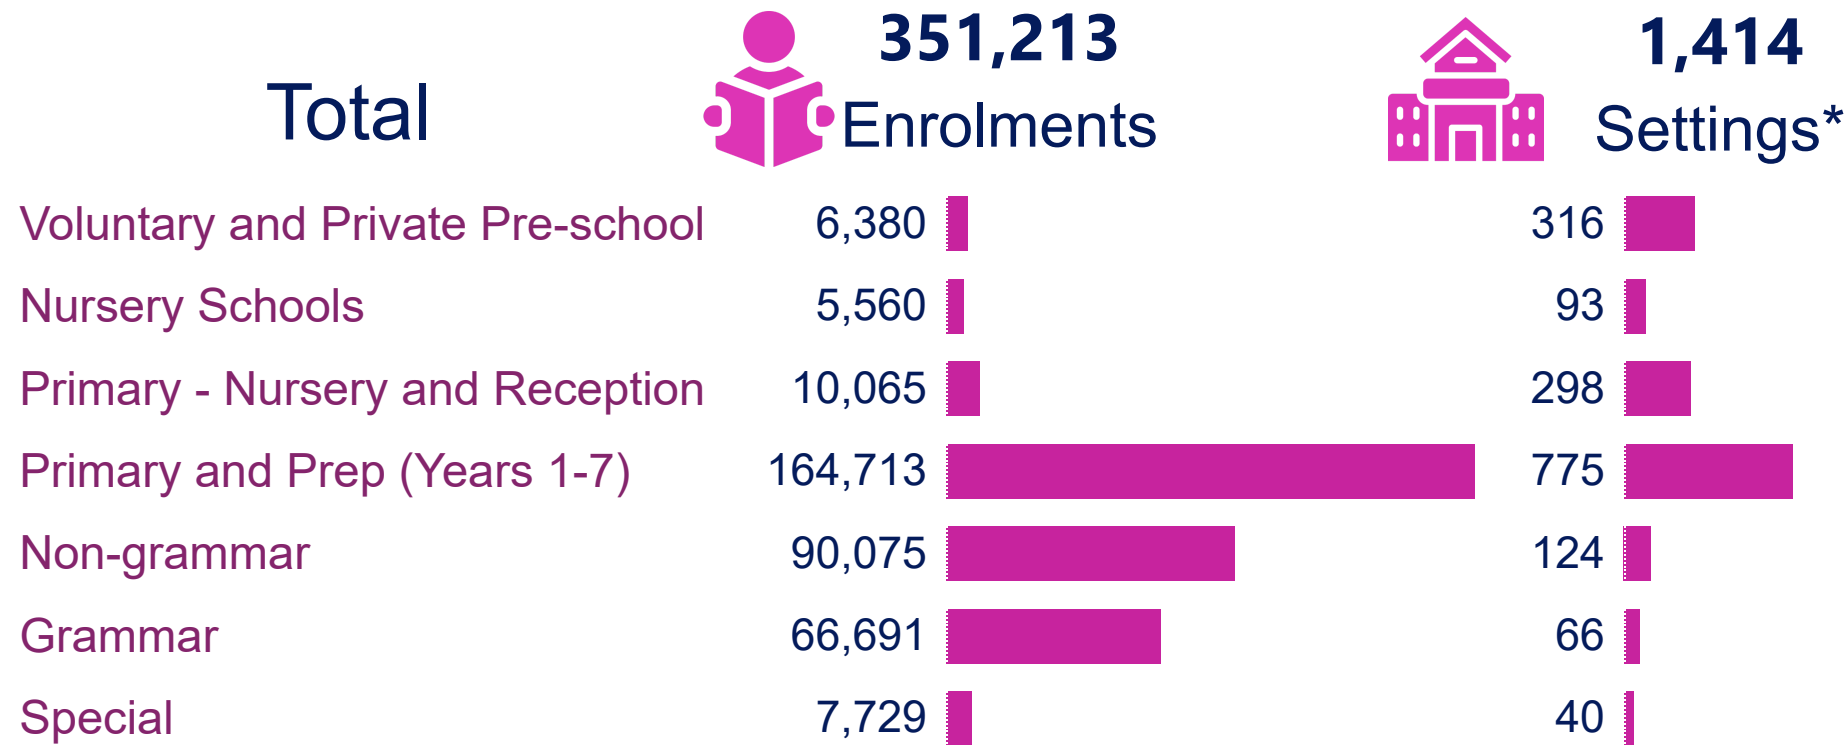

Enrolments and Settings

* preparatory departments have been included separately from grammar schools

Special Educational Needs (SEN)

Pre-school Education Programme

Integrated Education

Irish Medium

* nursery and reception classes have been included as a single setting alongside years 1-7

Free School Meal Entitlement (FSME)

Newcomers