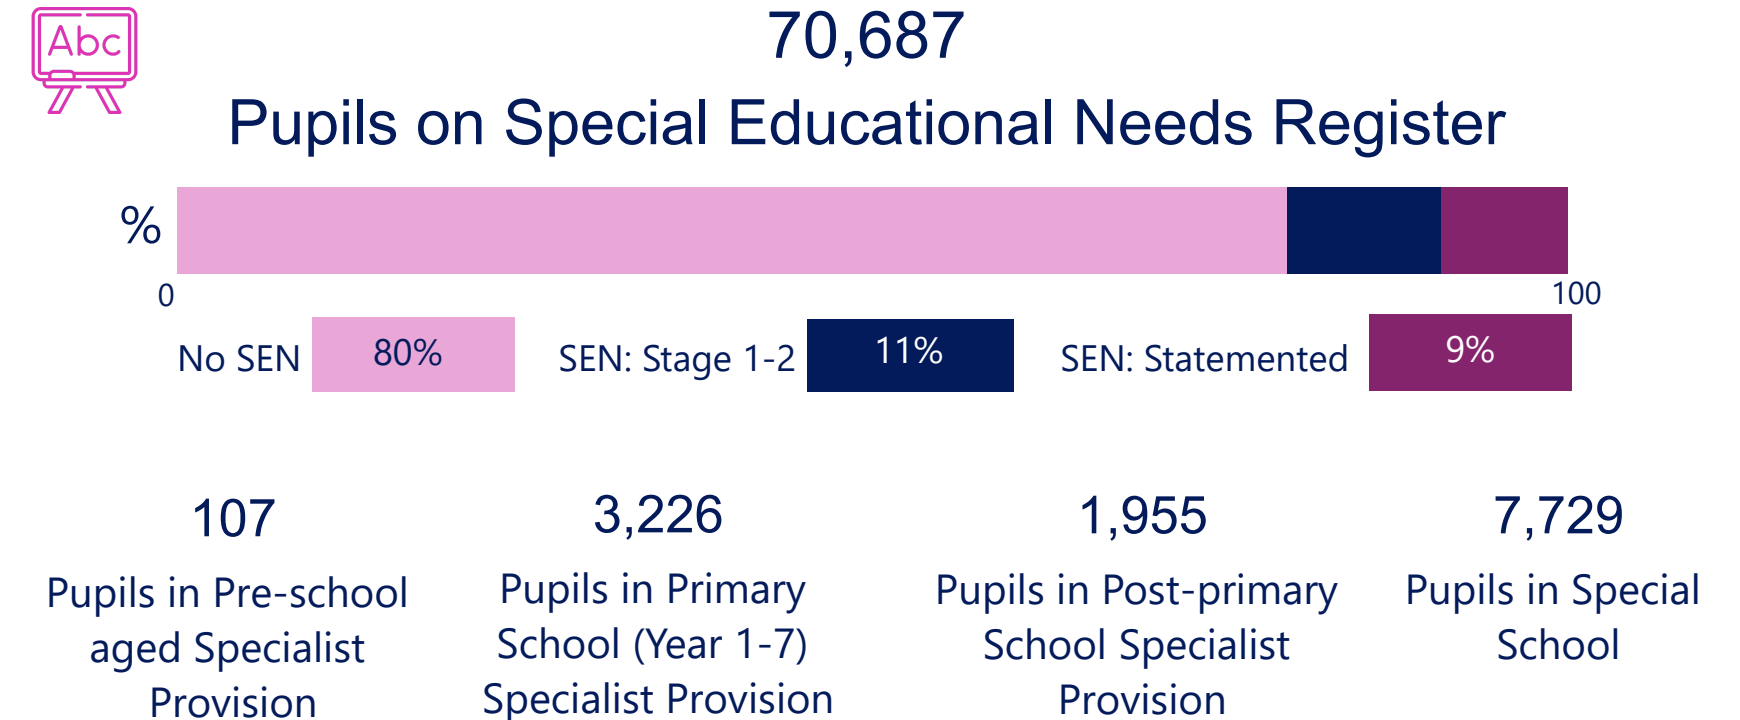

Enrolments and Settings

* preparatory departments have been included separately from grammar schools

Special Educational Needs (SEN)

Pre-school Education Programme

Integrated Education

Irish Medium

* nursery and reception classes have been included as a single setting alongside years 1-7