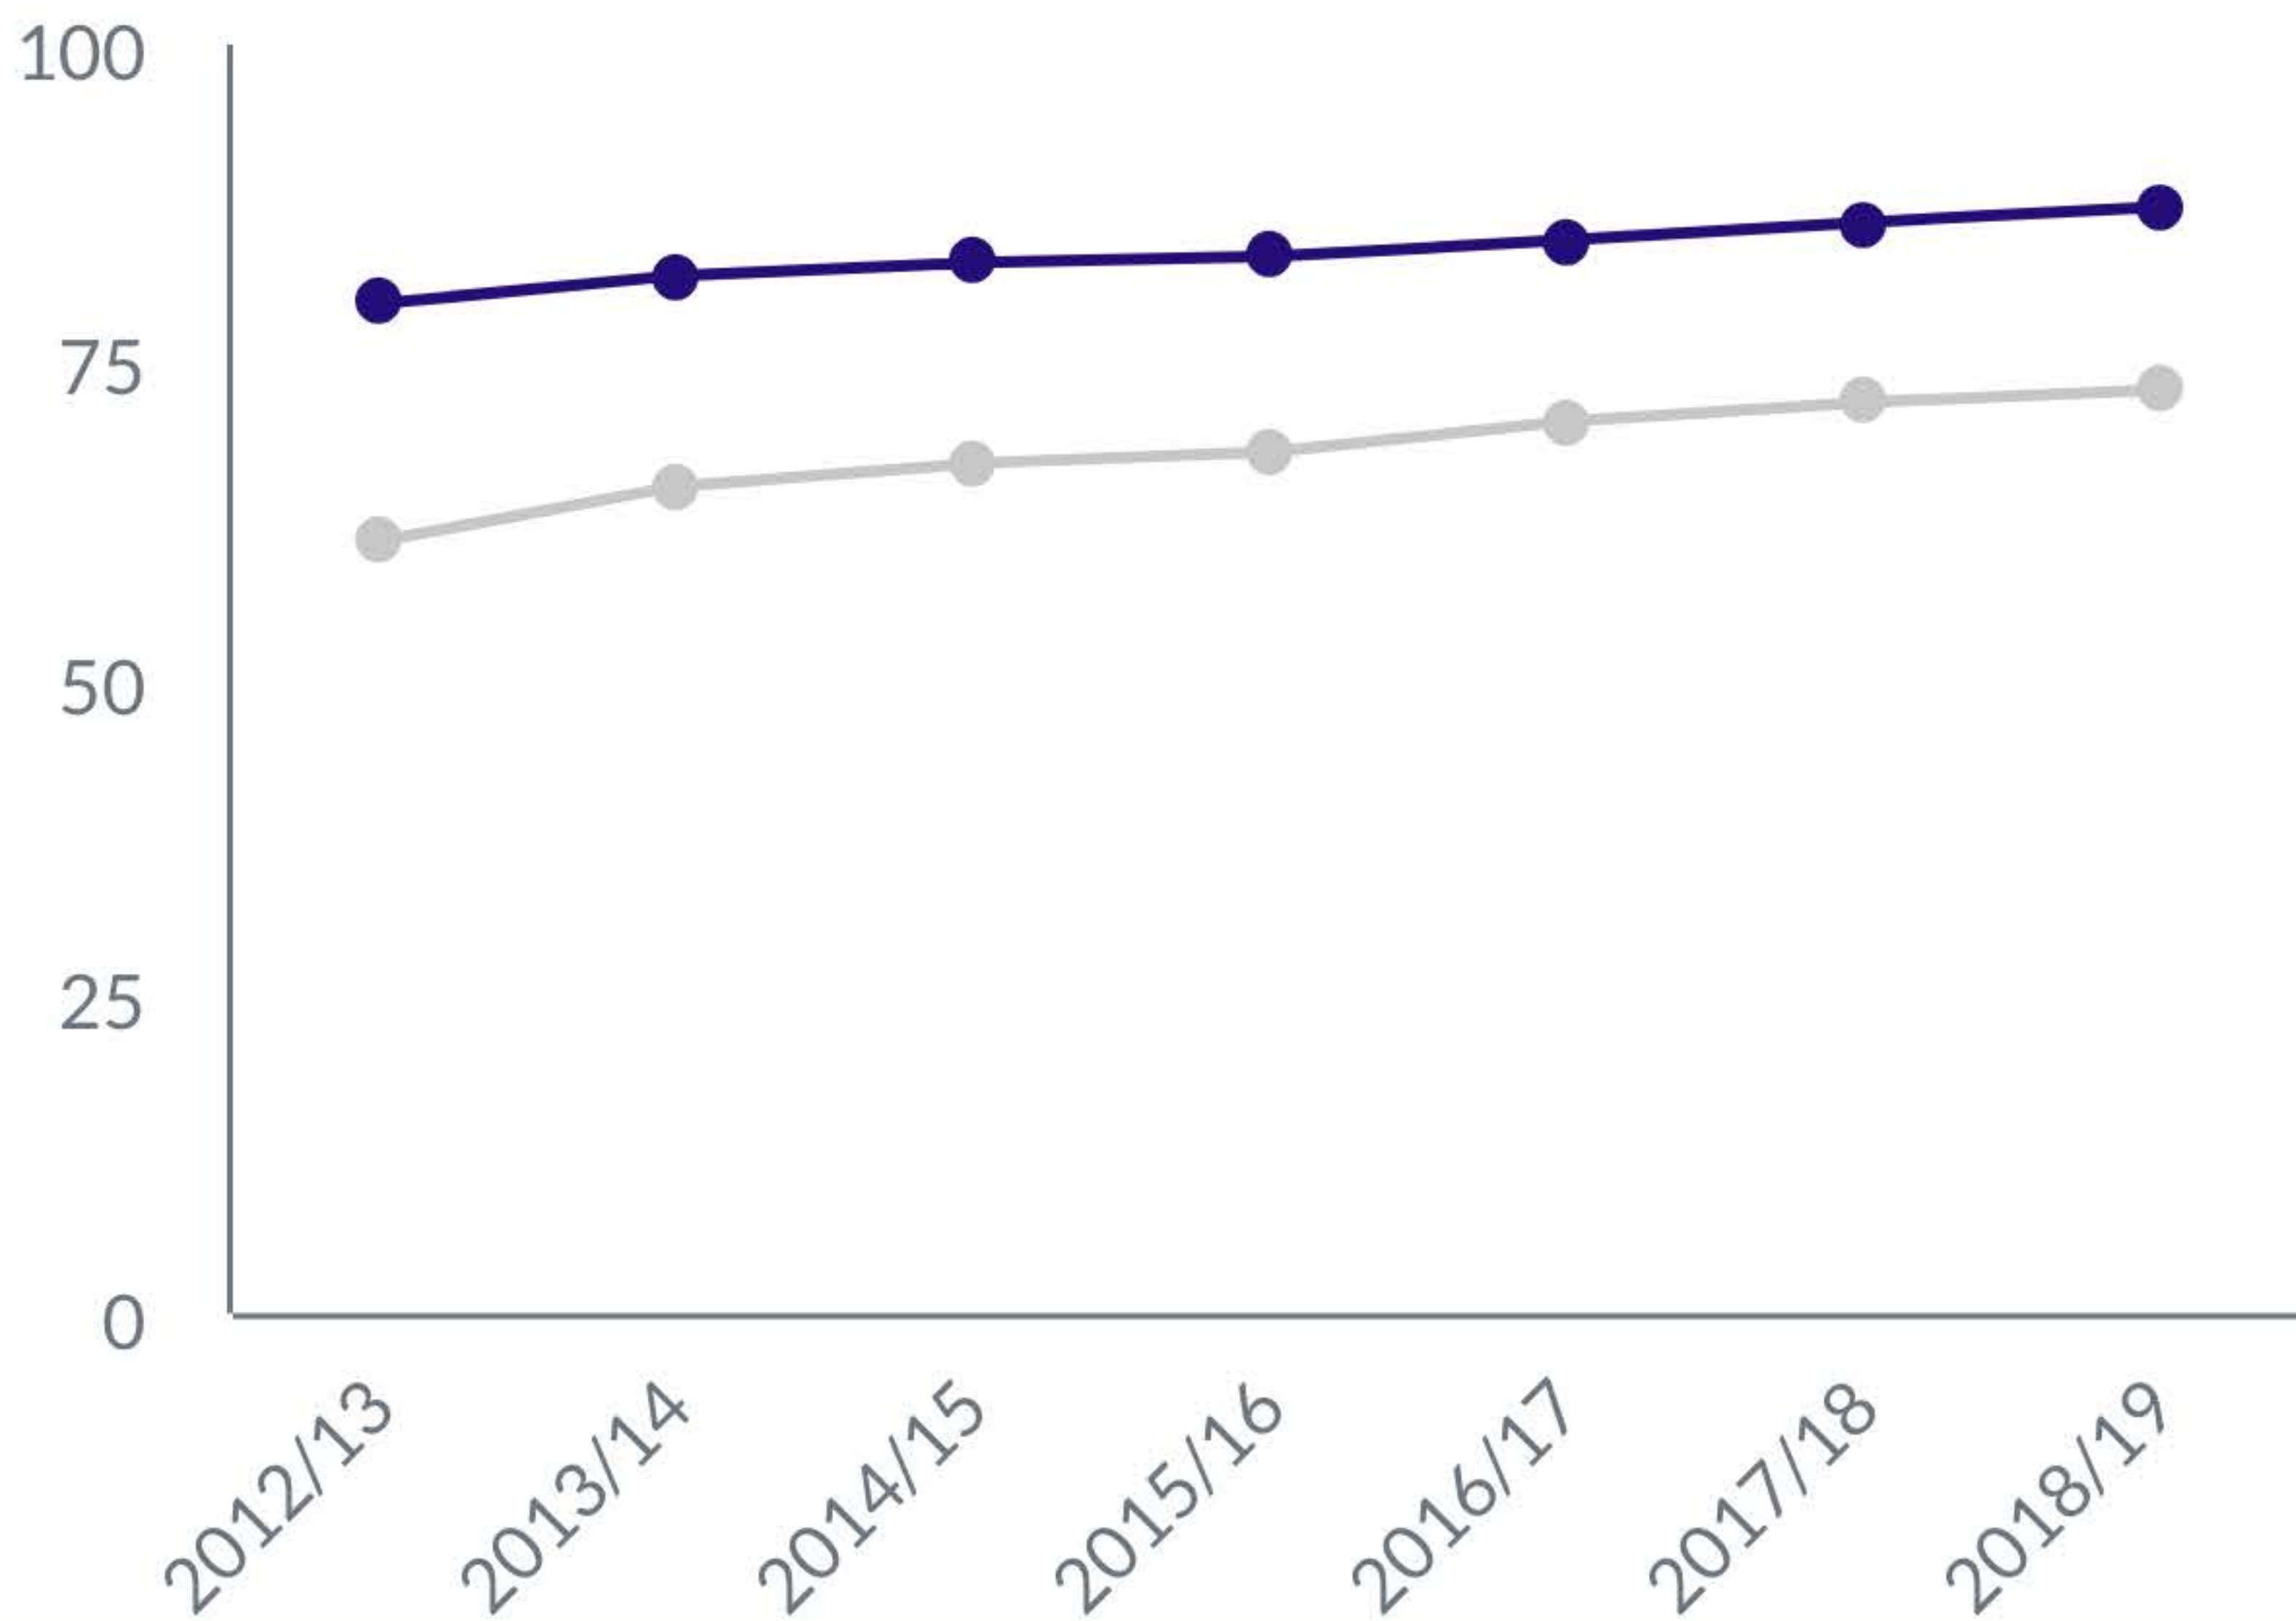

Year 14 A-level Examination Returns

- % achieving 2+ A Levels A*-E
- % achieving 3+ A Levels A*-C

Gender

Pupils achieving 5+ GCSEs at grades A*-C, incl. English and Maths

Pupils achieving 3+ A-levels at grades A*-C

Free School Meal Entitlement (FSME)

Pupils achieving 5+ GCSEs at grades A*-C, incl. English and Maths

Pupils achieving 3+ A-levels at grades A*-C