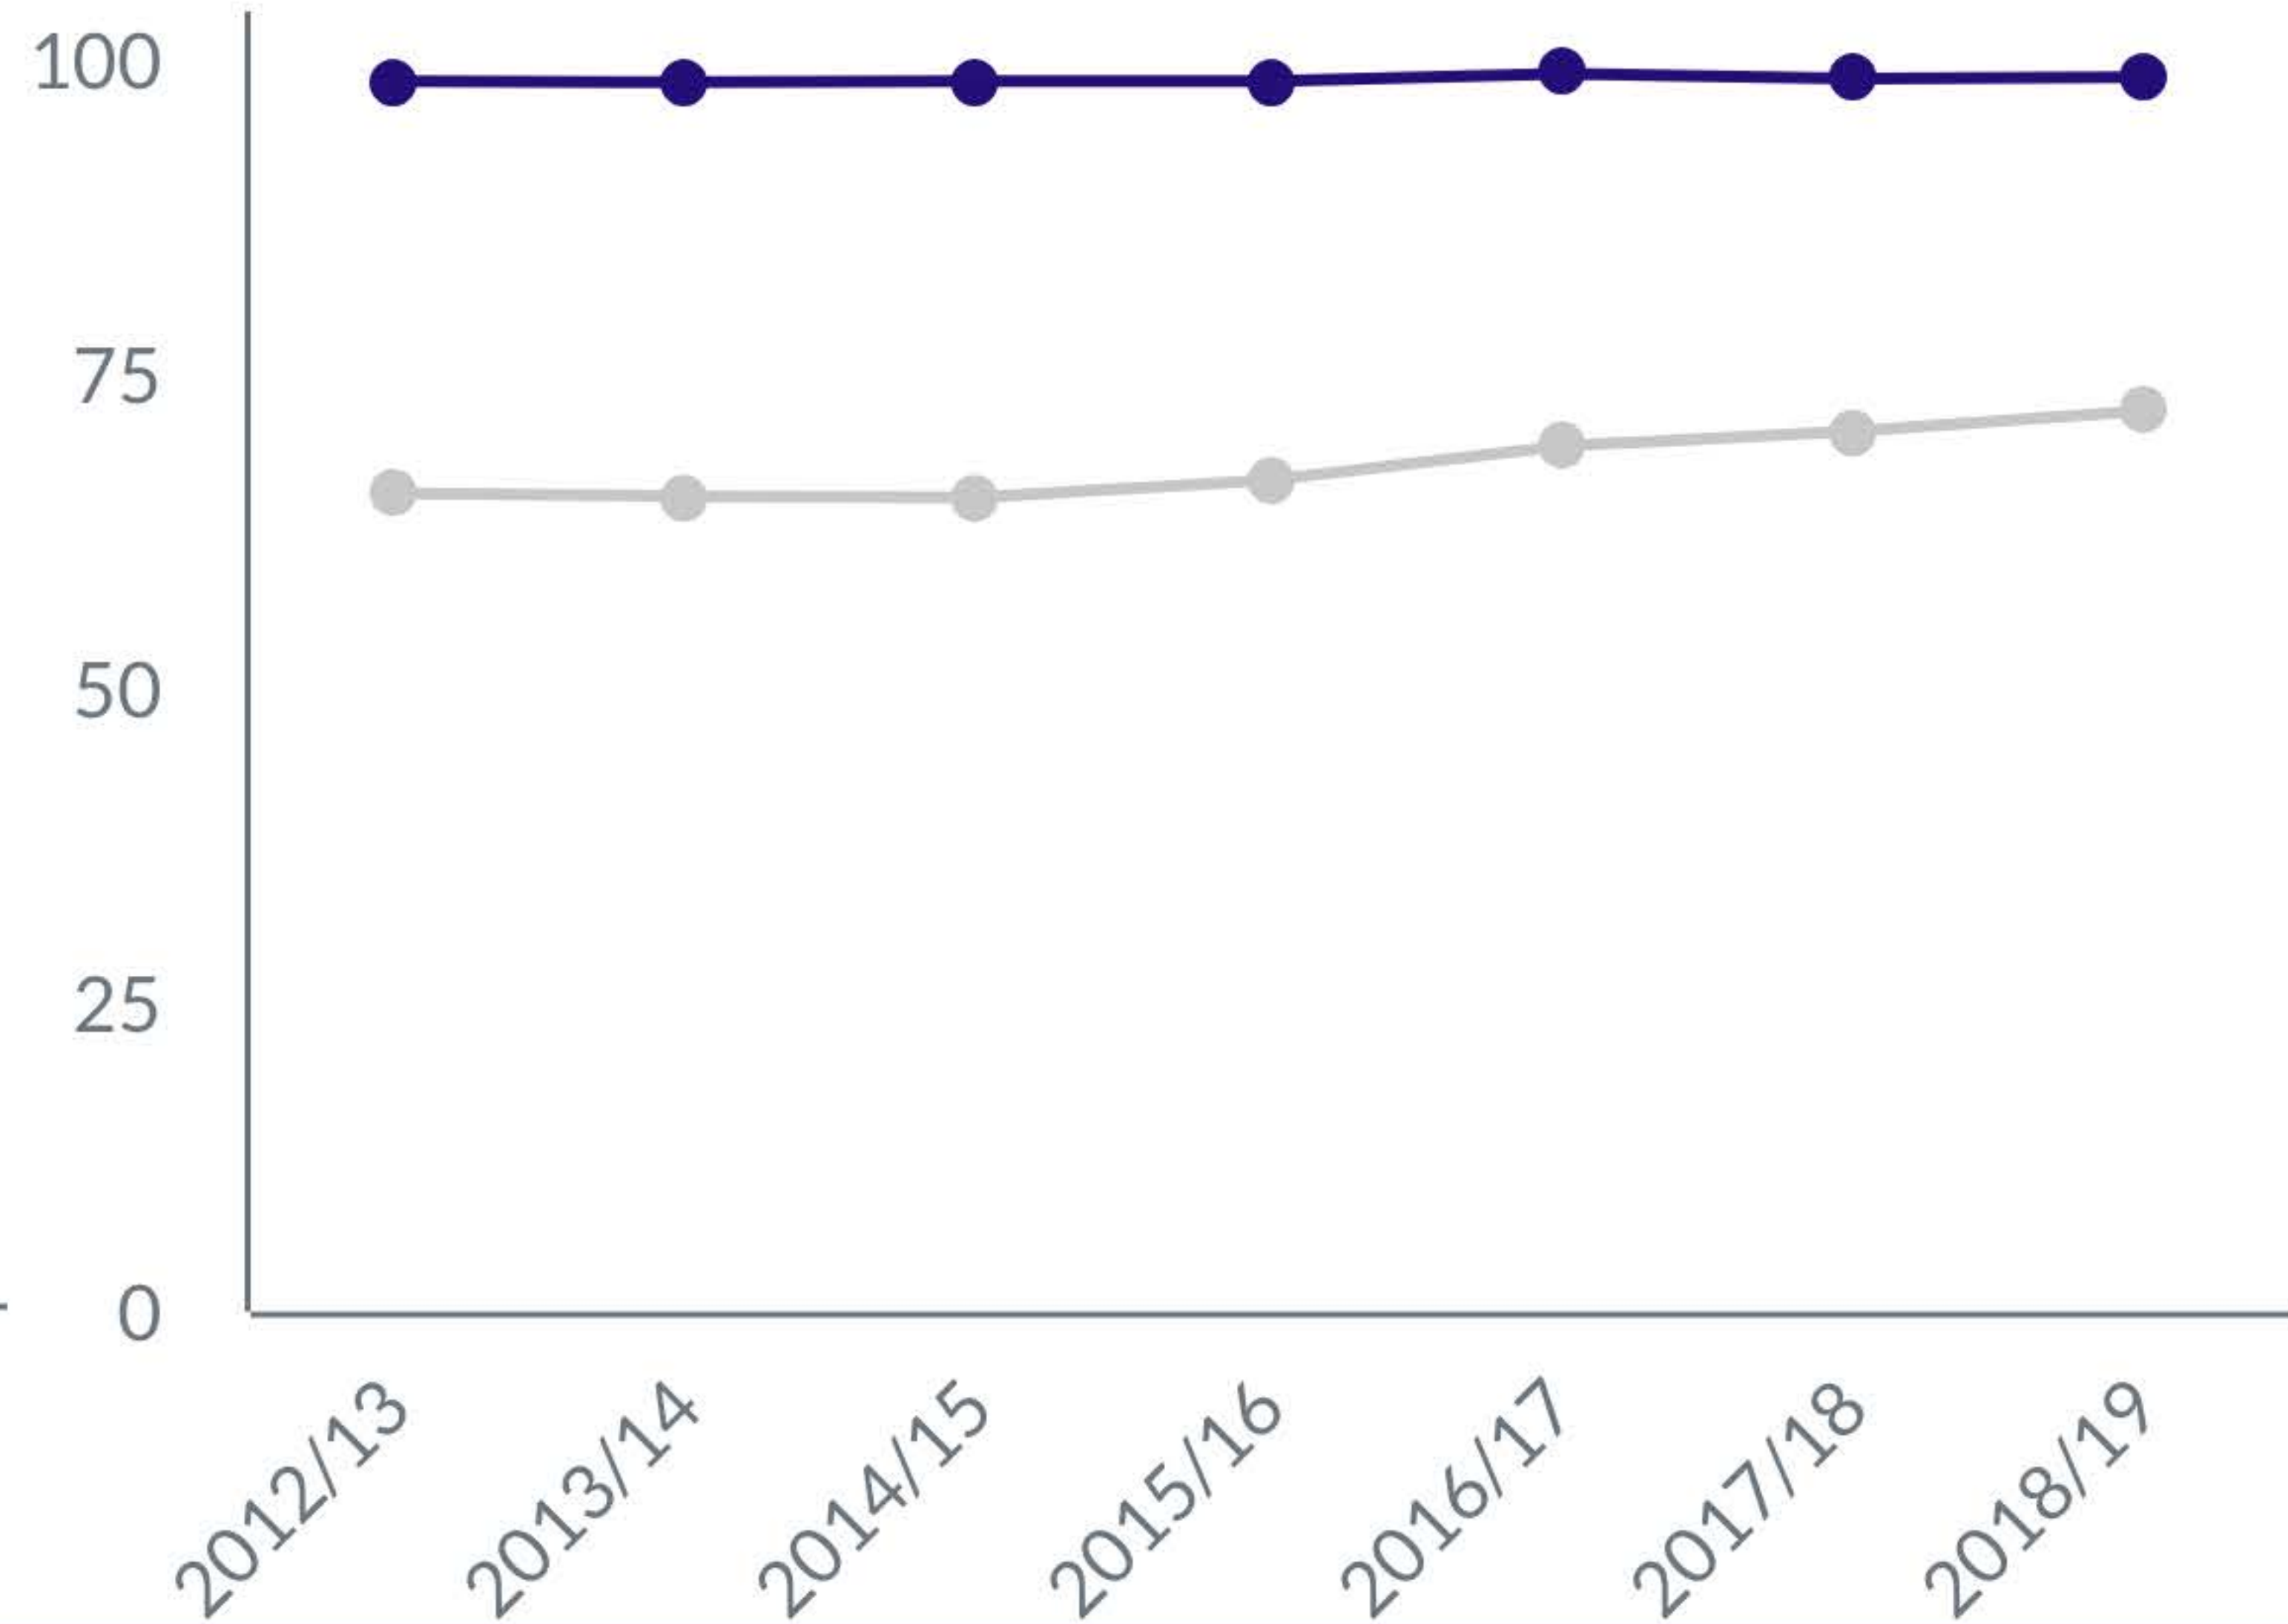

Year 14 A-level Examination Returns

- % achieving 2+ A Levels A*-E
- % achieving 3+ A Levels A*-C

Gender

Pupils achieving 5+ GCSEs at grades A*-C, incl. English and Maths

Pupils achieving 3+ A-levels at grades A*-C

Free School Meal Entitlement (FSME)

Pupils achieving 5+ GCSEs at grades A*-C, incl. English and Maths

Pupils achieving 3+ A-levels at grades A*-C