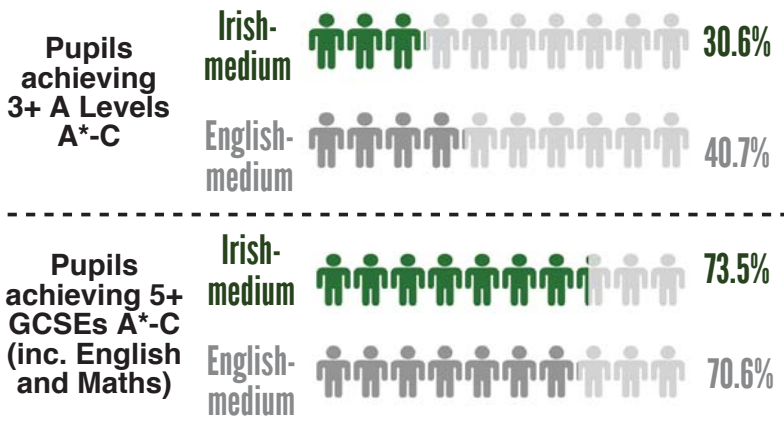

Performance of Irish medium educated pupils

2017/18 figures