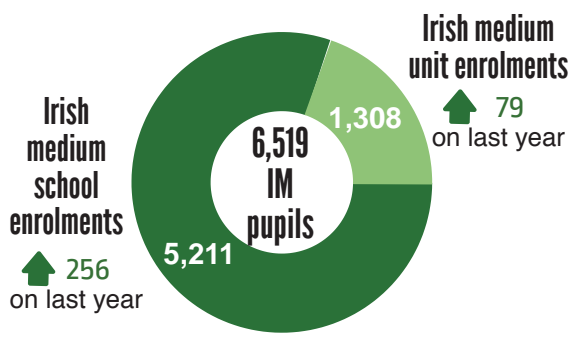

## Settings

	Primary schools	Post-primary schools	Nursery units	Pre-schools
Irish medium schools	28	2	17	28
Irish medium units	7	3	1	-

## Irish medium enrolments continue to rise

**1,616** Irish medium educated pupils with special educational needs ▲ 21 on last year