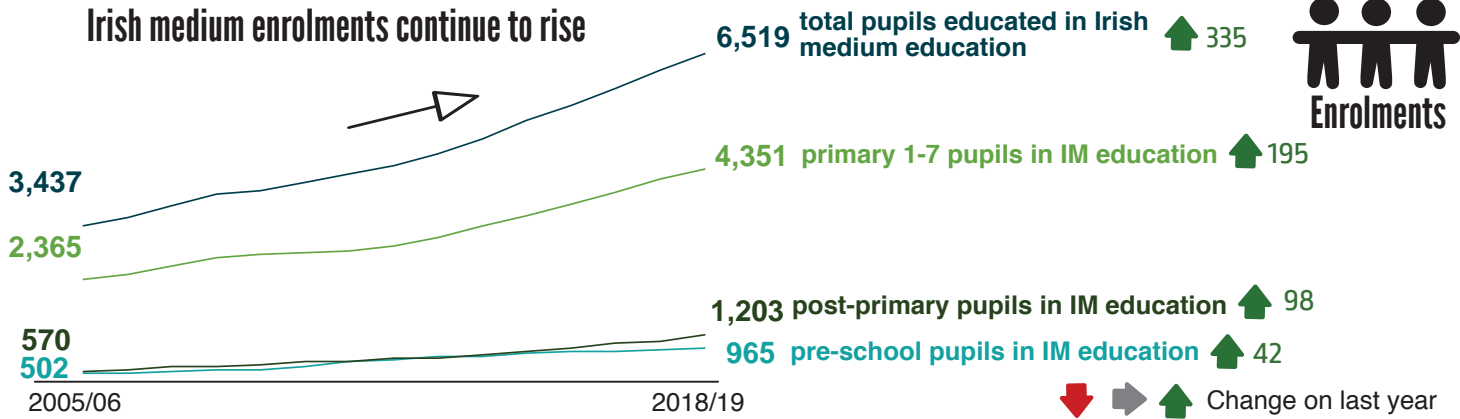

## Settings

	Primary schools	Post-primary schools	Nursery units	Pre-schools
Irish medium schools	28	2	17	28
Irish medium units	7	3	1	-

## Irish medium enrolments continue to rise

**1,616** Irish medium educated pupils with special educational needs ▲ 21 on last year